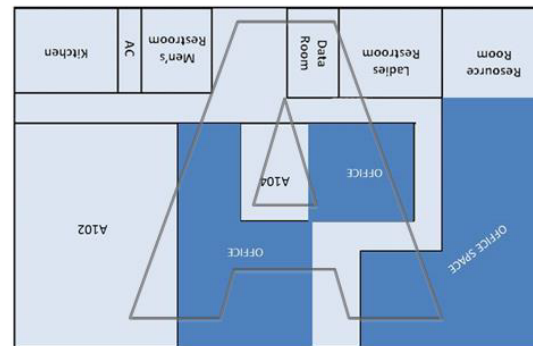

Parking

Parking

Parking

Parking

Triumph House

Chapel

Parking

Parking