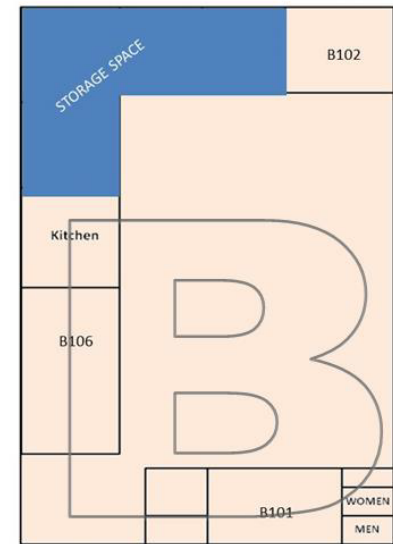

Parking

Parking

Parking

Parking

Triumph House

Chapel

Parking

Parking